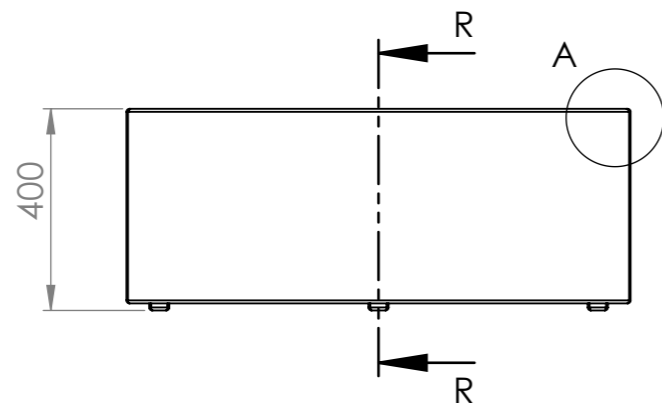

SECTION R-R

DETAIL A  
SCALE 1 : 5

ITEM NO.	PART NUMBER	THICKNESS	DESCRIPTION	QTY.
1	CB11 Base	3mm	Corten	1
2	CB11 Cover	3mm	Corten	1

DRAWN	Joris Koppens	DATE	10-10-2019		TITLE:	CB11 1200x1200x400	
REVISION					Drawing:	CB11 1200x1200x400	A3
				Liessentstraat 4, 5405 AG Uden (NL). t 0031 (0)413 - 27 41 68. e info@adezz.com, i www.adezz.com		SCALE:1:15	SHEET 1 OF 12
Color:	-	Mass (kg):	118.48				

SECTION R-R

DETAIL A  
SCALE 1 : 5

ITEM NO.	PART NUMBER	THICKNESS	DESCRIPTION	QTY.
1	CB12 Base	3mm	Corten	1
2	CB12 Cover	3mm	Corten	1

DRAWN	Joris Koppens	DATE	10-10-2019
REVISION			

TITLE:	CB12 1000x1000x400
--------	--------------------

SECTION B-B

DETAIL A  
SCALE 1 : 5

ITEM NO.	PART NUMBER	THICKNESS	DESCRIPTION	QTY.
1	CB13 Base	3mm	Corten	1
2	CB13 Cover	3mm	Corten	1

DRAWN	Joris Koppens	DATE	10-10-2019
REVISION			

**ADEZZ**<sup>®</sup>  
WE PRODUCE GARDEN PRODUCTS FOR PROFESSIONALS