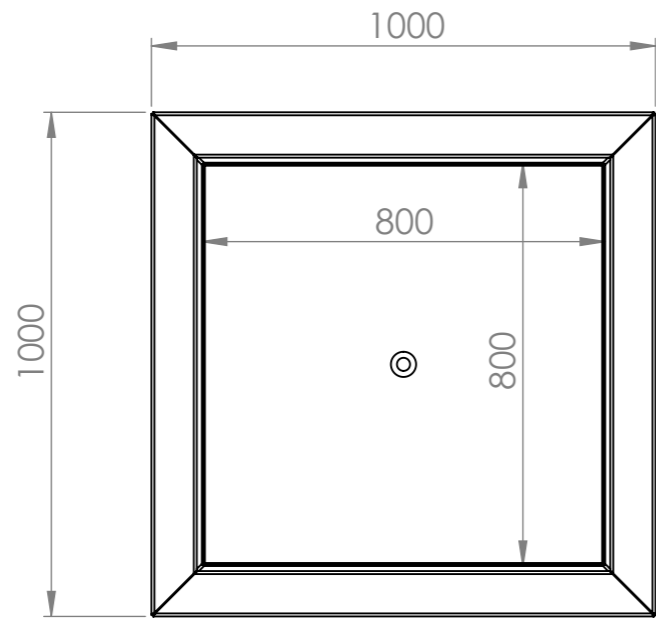

SECTION R-R

DETAIL A  
SCALE 1 : 5

ITEM NO.	PART NUMBER	THICKNESS	DESCRIPTION	QTY.
1	CB11 Base	3mm	Corten	1
2	CB11 Cover	3mm	Corten	1

DRAWN	Joris Koppens	DATE	10-10-2019		TITLE:	CB11 1200x1200x400	
REVISION					Drawing:	CB11 1200x1200x400	A3
				Liessentstraat 4, 5405 AG Uden (NL). t 0031 (0)413 - 27 41 68. e info@adezz.com, i www.adezz.com		SCALE:1:15	SHEET 1 OF 12
Color:	-	Mass (kg):	118.48				

SECTION R-R

DETAIL A  
SCALE 1 : 5

ITEM NO.	PART NUMBER	THICKNESS	DESCRIPTION	QTY.
1	CB12 Base	3mm	Corten	1
2	CB12 Cover	3mm	Corten	1

DRAWN	Joris Koppens	DATE	10-10-2019
REVISION			

TITLE:	CB12 1000x1000x400
--------	--------------------

SECTION B-B

DETAIL A  
SCALE 1 : 5

ITEM NO.	PART NUMBER	THICKNESS	DESCRIPTION	QTY.
1	CB13 Base	3mm	Corten	1
2	CB13 Cover	3mm	Corten	1

DRAWN	Joris Koppens	DATE	10-10-2019
REVISION			

**ADEZZ**<sup>®</sup>  
WE PRODUCE GARDEN PRODUCTS FOR PROFESSIONALS