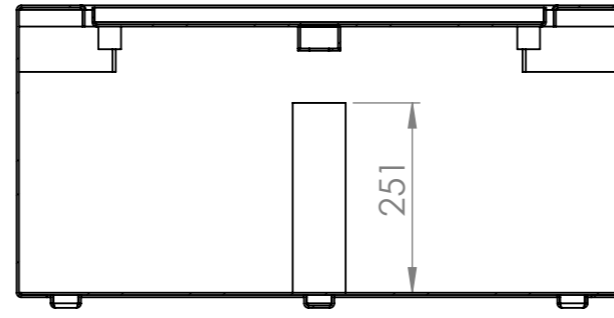

SECTION B-B