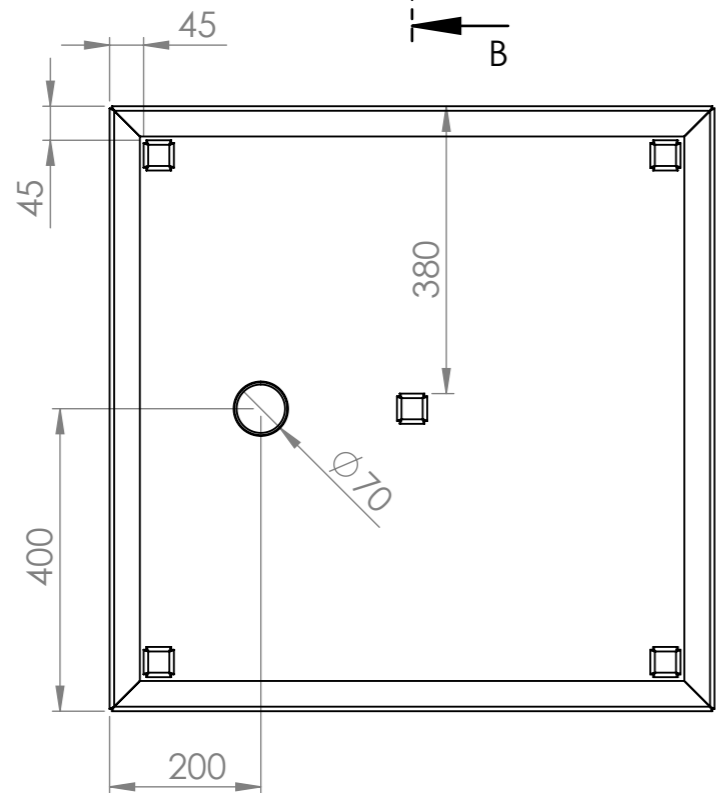

SECTION R-R

DETAIL A  
SCALE 1 : 5

ITEM NO.	PART NUMBER	THICKNESS	DESCRIPTION	QTY.
1	CB11 Base	3mm	Corten	1
2	CB11 Cover	3mm	Corten	1

DRAWN	Joris Koppens	DATE	10-10-2019		TITLE:	CB11 1200x1200x400	
REVISION					Drawing:	CB11 1200x1200x400	A3
				Liessentstraat 4, 5405 AG Uden (NL). t 0031 (0)413 - 27 41 68. e info@adezz.com, i www.adezz.com		SCALE:1:15	SHEET 1 OF 12
Color:	-	Mass (kg):	118.48				

SECTION R-R

DETAIL A  
SCALE 1 : 5

ITEM NO.	PART NUMBER	THICKNESS	DESCRIPTION	QTY.
1	CB12 Base	3mm	Corten	1
2	CB12 Cover	3mm	Corten	1

DRAWN	Joris Koppens	DATE	10-10-2019
REVISION			

TITLE:	CB12 1000x1000x400
--------	--------------------

SECTION B-B

DETAIL A  
SCALE 1 : 5

ITEM NO.	PART NUMBER	THICKNESS	DESCRIPTION	QTY.
1	CB13 Base	3mm	Corten	1
2	CB13 Cover	3mm	Corten	1

DRAWN	Joris Koppens	DATE	10-10-2019
REVISION			

**ADEZZ**<sup>®</sup>  
WE PRODUCE GARDEN PRODUCTS FOR PROFESSIONALS

Liessentstraat 4, 5405 AG Uden (NL).  
t 0031 (0)413 - 27 41 68.  
e info@adezz.com, i www.adezz.com

TITLE:	CB13 800x800x400
--------	------------------

Drawing:	CB13 800x800x400	A3
----------	------------------	----