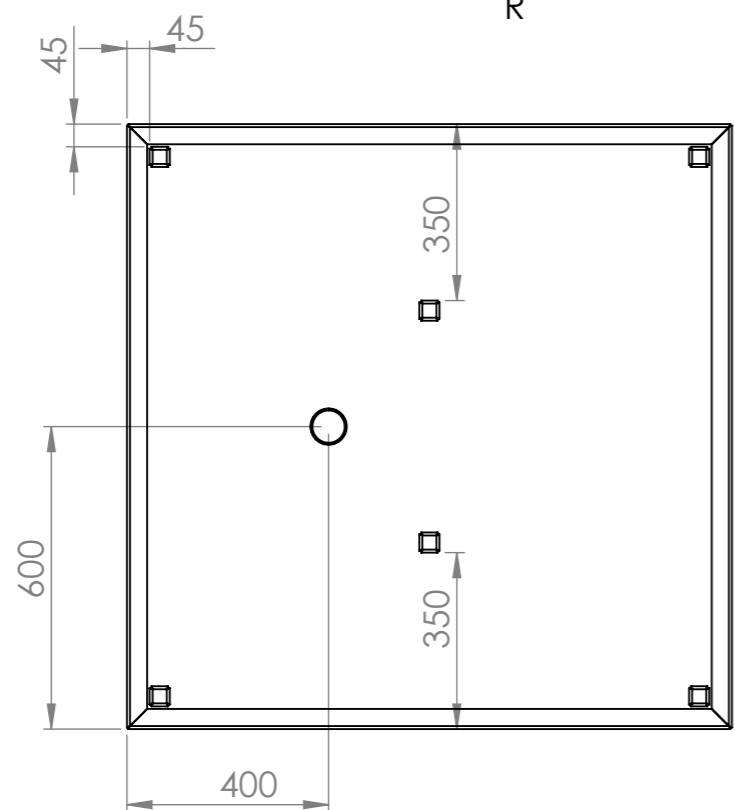

SECTION R-R

DETAIL A  
SCALE 1 : 5

ITEM NO.	PART NUMBER	THICKNESS	DESCRIPTION	QTY.
1	CB11 Base	3mm	Corten	1
2	CB11 Cover	3mm	Corten	1

DRAWN	Joris Koppens	DATE	10-10-2019		TITLE:	CB11 1200x1200x400	
REVISION					Drawing:	CB11 1200x1200x400	A3
				Liessentstraat 4, 5405 AG Uden (NL). t 0031 (0)413 - 27 41 68. e info@adezz.com, i www.adezz.com		SCALE:1:15	SHEET 1 OF 12
Color:	-	Mass (kg):	118.48				

SECTION R-R

DETAIL A  
SCALE 1 : 5

ITEM NO.	PART NUMBER	THICKNESS	DESCRIPTION	QTY.
1	CB12 Base	3mm	Corten	1
2	CB12 Cover	3mm	Corten	1

DRAWN	Joris Koppens	DATE	10-10-2019
REVISION			

TITLE:	CB12 1000x1000x400
--------	--------------------

SECTION B-B

DETAIL A  
SCALE 1 : 5

ITEM NO.	PART NUMBER	THICKNESS	DESCRIPTION	QTY.
1	CB13 Base	3mm	Corten	1
2	CB13 Cover	3mm	Corten	1

DRAWN	Joris Koppens	DATE	10-10-2019
REVISION			

**ADEZZ**<sup>®</sup>  
WE PRODUCE GARDEN PRODUCTS FOR PROFESSIONALS

Liessentstraat 4, 5405 AG Uden (NL).  
t 0031 (0)413 - 27 41 68.  
e info@adezz.com, i www.adezz.com

TITLE:	CB13 800x800x400
--------	------------------

Drawing:	CB13 800x800x400	A3
----------	------------------	----