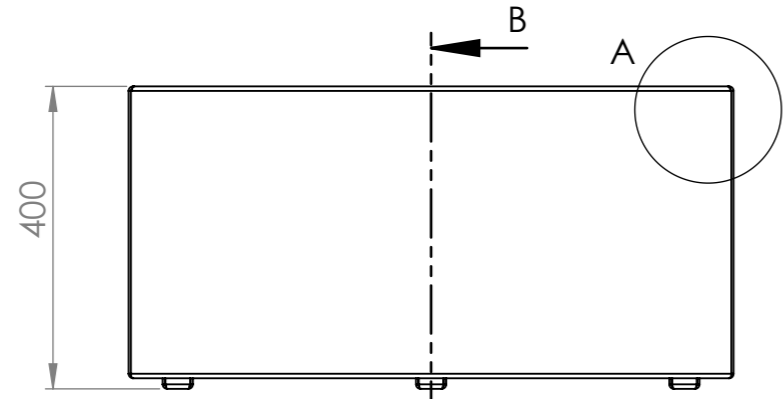

SECTION B-B