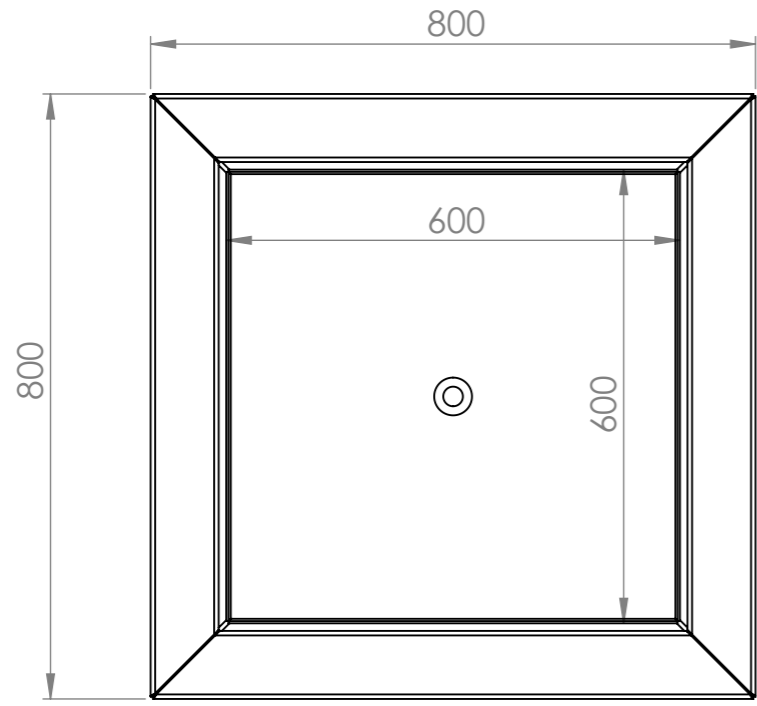

SECTION B-B