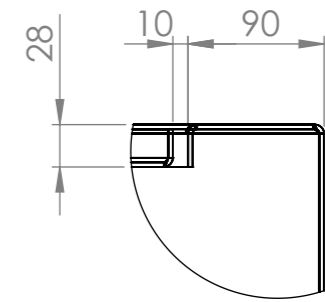

SECTION R-R

DETAIL A  
SCALE 1 : 5

ITEM NO.	PART NUMBER	THICKNESS	DESCRIPTION	QTY.
1	CB11 Base	3mm	Corten	1
2	CB11 Cover	3mm	Corten	1

DRAWN	Joris Koppens	DATE	10-10-2019		TITLE:	CB11 1200x1200x400	
REVISION					Drawing:	CB11 1200x1200x400	A3
				Liessentstraat 4, 5405 AG Uden (NL). t 0031 (0)413 - 27 41 68. e info@adezz.com, i www.adezz.com		SCALE:1:15	SHEET 1 OF 12
Color:	-	Mass (kg):	118.48				

SECTION R-R

DETAIL A  
SCALE 1 : 5

ITEM NO.	PART NUMBER	THICKNESS	DESCRIPTION	QTY.
1	CB12 Base	3mm	Corten	1
2	CB12 Cover	3mm	Corten	1

DRAWN	Joris Koppens	DATE	10-10-2019
REVISION			

TITLE:	CB12 1000x1000x400
--------	--------------------

SECTION B-B

DETAIL A  
SCALE 1 : 5

ITEM NO.	PART NUMBER	THICKNESS	DESCRIPTION	QTY.
1	CB13 Base	3mm	Corten	1
2	CB13 Cover	3mm	Corten	1

DRAWN	Joris Koppens	DATE	10-10-2019
REVISION			

**ADEZZ**<sup>®</sup>  
WE PRODUCE GARDEN PRODUCTS FOR PROFESSIONALS