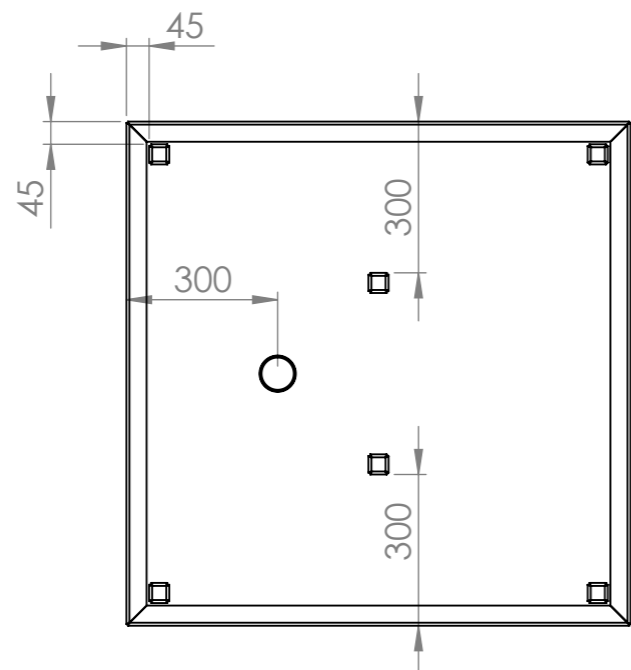

SECTION R-R

DETAIL A  
SCALE 1 : 5

ITEM NO.	PART NUMBER	THICKNESS	DESCRIPTION	QTY.
1	CB11 Base	3mm	Corten	1
2	CB11 Cover	3mm	Corten	1

DRAWN	Joris Koppens	DATE	10-10-2019		TITLE:	CB11 1200x1200x400	
REVISION					Drawing:	CB11 1200x1200x400	A3
				Liessentstraat 4, 5405 AG Uden (NL). t 0031 (0)413 - 27 41 68. e info@adezz.com, i www.adezz.com		SCALE:1:15	SHEET 1 OF 12
Color:	-	Mass (kg):	118.48				

SECTION R-R

DETAIL A  
SCALE 1 : 5

ITEM NO.	PART NUMBER	THICKNESS	DESCRIPTION	QTY.
1	CB12 Base	3mm	Corten	1
2	CB12 Cover	3mm	Corten	1

DRAWN	Joris Koppens	DATE	10-10-2019
REVISION			

TITLE:	CB12 1000x1000x400
--------	--------------------

SECTION B-B

DETAIL A  
SCALE 1 : 5

ITEM NO.	PART NUMBER	THICKNESS	DESCRIPTION	QTY.
1	CB13 Base	3mm	Corten	1
2	CB13 Cover	3mm	Corten	1

DRAWN	Joris Koppens	DATE	10-10-2019
REVISION			

**ADEZZ**<sup>®</sup>  
WE PRODUCE GARDEN PRODUCTS FOR PROFESSIONALS

Liessentstraat 4, 5405 AG Uden (NL).  
t 0031 (0)413 - 27 41 68.  
e info@adezz.com, i www.adezz.com

TITLE:	CB13 800x800x400
--------	------------------

Drawing:	CB13 800x800x400	A3
----------	------------------	----