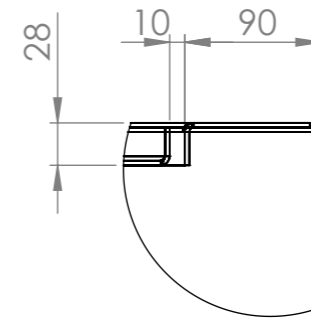

SECTION R-R

DETAIL A  
SCALE 1 : 5

ITEM NO.	PART NUMBER	THICKNESS	DESCRIPTION	QTY.
1	CB11 Base	3mm	Corten	1
2	CB11 Cover	3mm	Corten	1

DRAWN	Joris Koppens	DATE	10-10-2019		TITLE:	CB11 1200x1200x400	
REVISION					Drawing:	CB11 1200x1200x400	A3
				Liessentstraat 4, 5405 AG Uden (NL). t 0031 (0)413 - 27 41 68. e info@adezz.com, i www.adezz.com		SCALE:1:15	SHEET 1 OF 12
Color:	-	Mass (kg):	118.48				

SECTION R-R

DETAIL A  
SCALE 1 : 5

ITEM NO.	PART NUMBER	THICKNESS	DESCRIPTION	QTY.
1	CB12 Base	3mm	Corten	1
2	CB12 Cover	3mm	Corten	1

DRAWN	Joris Koppens	DATE	10-10-2019
REVISION			

TITLE:	CB12 1000x1000x400
--------	--------------------

SECTION B-B

DETAIL A  
SCALE 1 : 5

ITEM NO.	PART NUMBER	THICKNESS	DESCRIPTION	QTY.
1	CB13 Base	3mm	Corten	1
2	CB13 Cover	3mm	Corten	1

DRAWN	Joris Koppens	DATE	10-10-2019
REVISION			

**ADEZZ**<sup>®</sup>  
WE PRODUCE GARDEN PRODUCTS FOR PROFESSIONALS