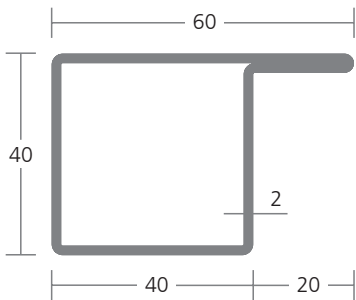

SEQUOIASTEEL

WP 4040/20 L/54301683, Corten

WP 4040/20 T/54301684, Corten

WP 980518, Corten

WP PROFILES από χάλυβα και ανοξείδωτο χάλυβα

WP 4040/20 L/51101683, Steel

WP 4040/20 T/51101684, Steel

**WP 4040/20 L/54101683
Stainless Steel 1.4301**

**WP 4040/20 T/54101684
Stainless Steel 1.4301**

Other dimensions on request.