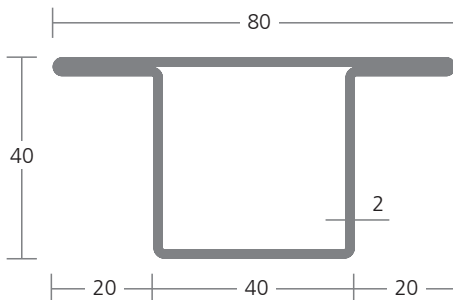

SEQUOIASTEEL

WP 4040/20 L/54301683, Corten

WP 4040/20 T/54301684, Corten

WP 980518, Corten

WP PROFILES από χάλυβα και ανοξείδωτο χάλυβα

WP 4040/20 L/51101683, Steel

WP 4040/20 T/51101684, Steel

**WP 4040/20 L/54101683
Stainless Steel 1.4301**

**WP 4040/20 T/54101684
Stainless Steel 1.4301**

Other dimensions on request.