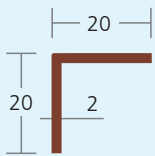

WP 980518, Corten