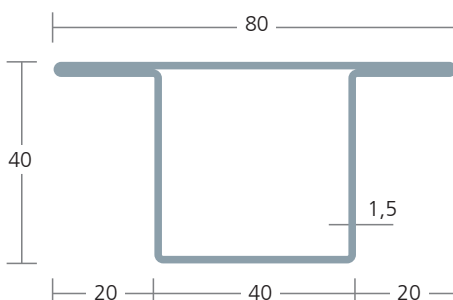

SEQUOIASTEEL

WP 4040/20 L/54301683, Corten

WP 4040/20 T/54301684, Corten

WP 980518, Corten

WP PROFILES από χάλυβα και ανοξείδωτο χάλυβα

WP 4040/20 L/51101683, Steel

WP 4040/20 T/51101684, Steel

**WP 4040/20 L/54101683
Stainless Steel 1.4301**

**WP 4040/20 T/54101684
Stainless Steel 1.4301**

Other dimensions on request.