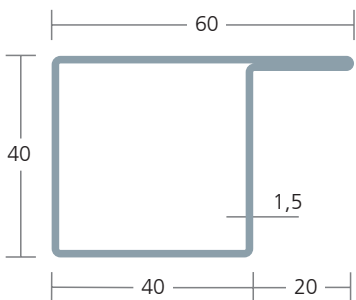

SEQUOIASTEEL

WP 4040/20 L/54301683, Corten

WP 4040/20 T/54301684, Corten

WP 980518, Corten

WP PROFILES από χάλυβα και ανοξείδωτο χάλυβα

WP 4040/20 L/51101683, Steel

WP 4040/20 T/51101684, Steel

**WP 4040/20 L/54101683
Stainless Steel 1.4301**

**WP 4040/20 T/54101684
Stainless Steel 1.4301**

Other dimensions on request.